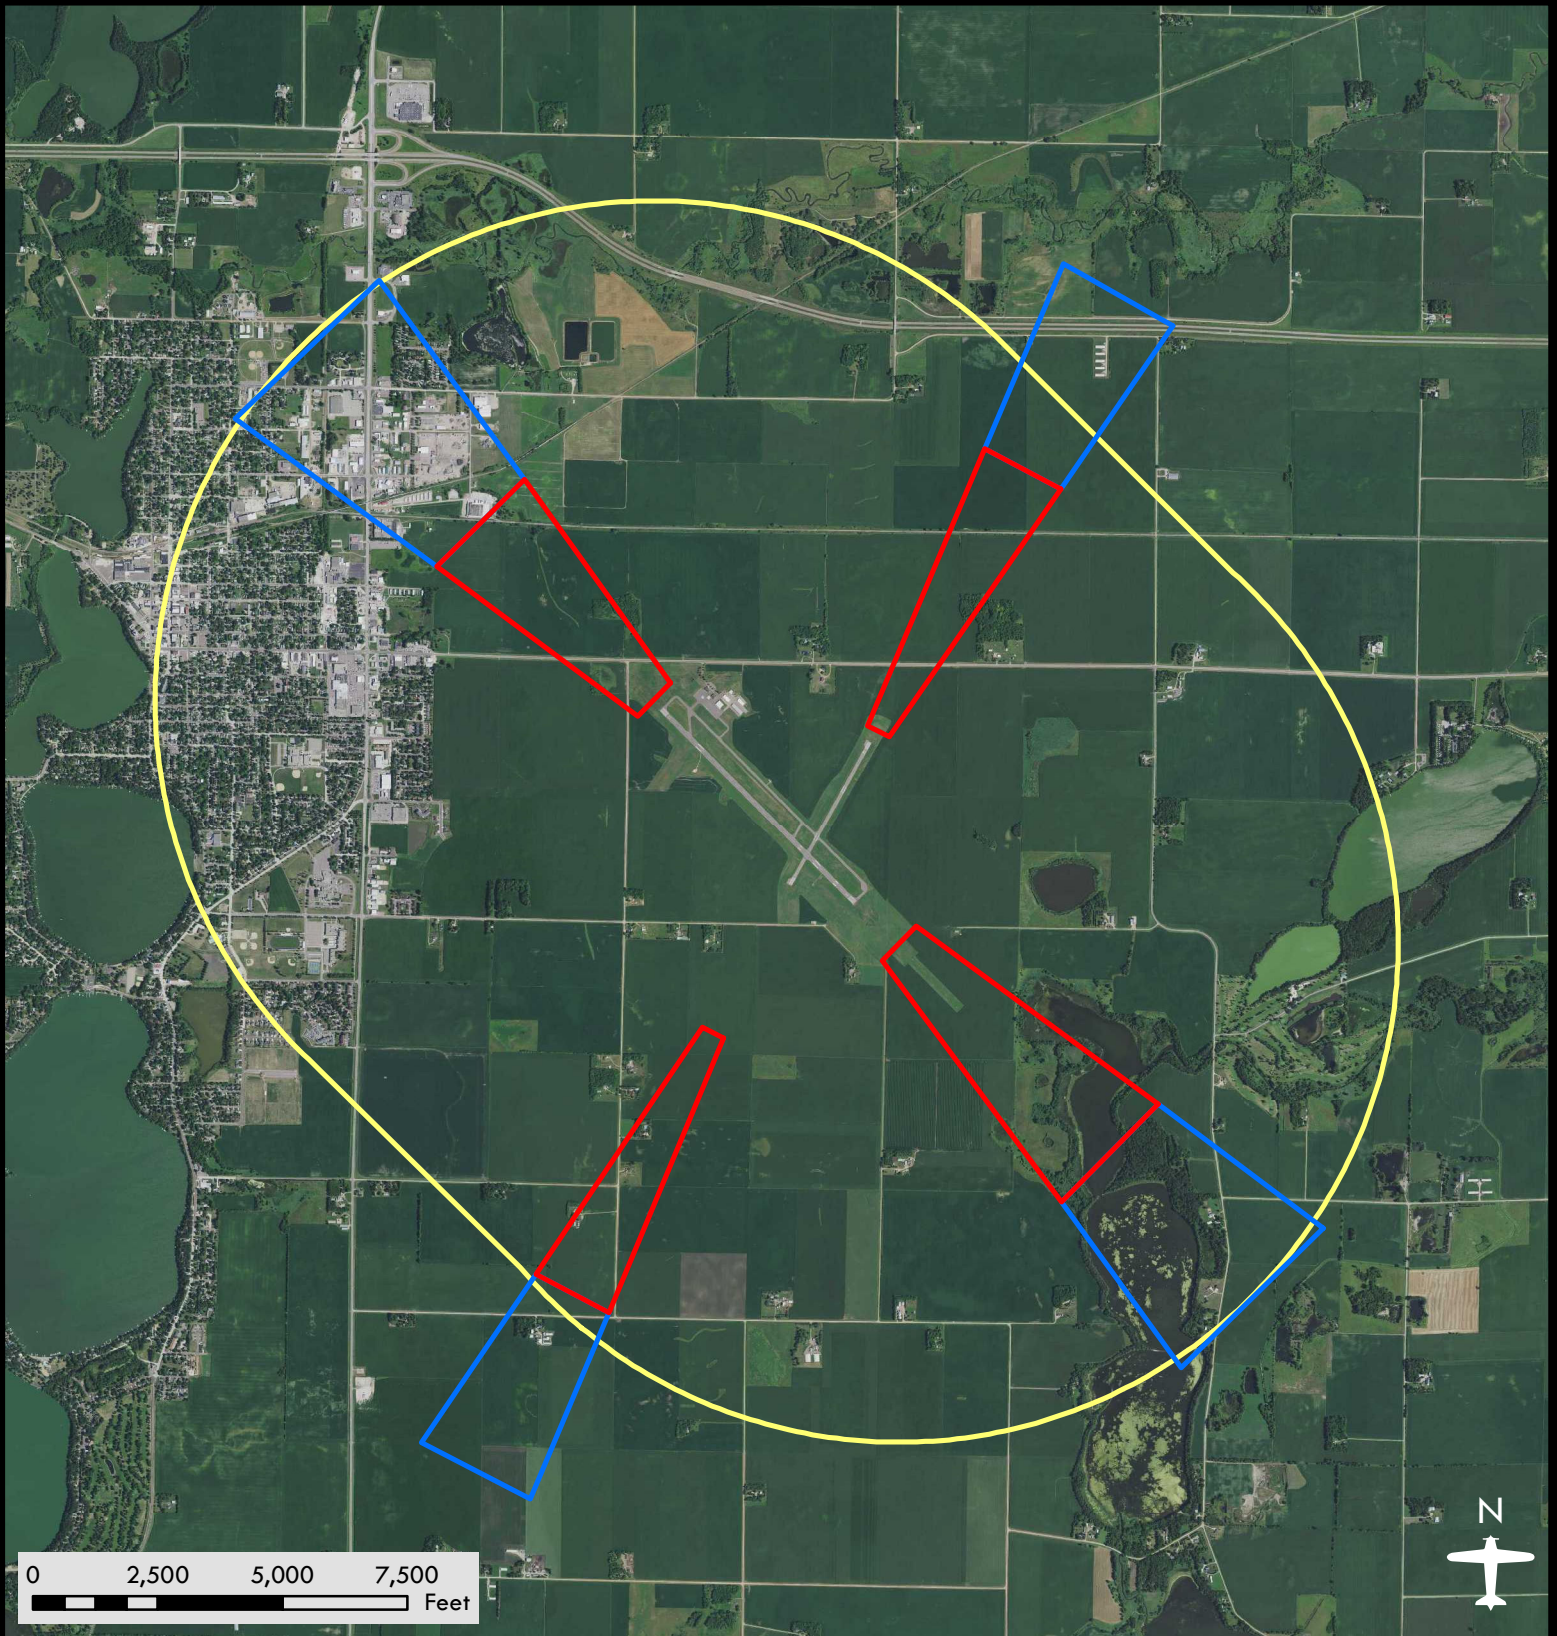

Fairmont Municipal Airport

Airport Safety Zones

Date: 08/08/2018

Legend

-  Zone A
-  Zone B
-  Zone C

DISCLAIMER: This is not an official zoning map. To view the official map and ordinance for this airport, please visit the Airport Zoning Information Warehouse at <https://www.dot.state.mn.us/aero/planning/zoning-warehouse.html>. The State of Minnesota makes no representations or warranties expressed or implied, with respect to the reuse of the data provided herewith regardless of its format or the means of its transmission. There is no guarantee or representation to the user as to the accuracy, currency, suitability, or reliability of this data for any purpose. The user accepts the data "as is." The State of Minnesota assumes no responsibility for loss or damage incurred as a result of any user's reliance on this data. All maps and other material provided herein are protected by copyright. Permission is granted to copy and use the materials herein.